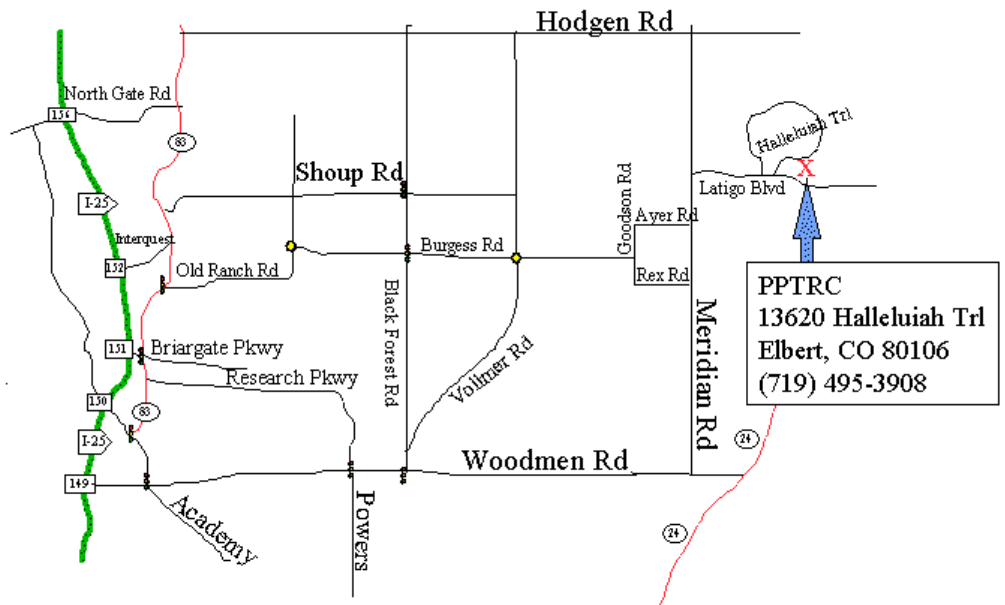

Pikes Peak Therapeutic Riding Center
Map and Location
 719-495-3908

We are in northeastern El Paso County. You may also see the map on our website. www.pptrc.org, click on "Map to PPTRC". Please do not "Mapquest" us: you may be misled.

PPTRC is located at **13620 Halleluiah Trail**; Elbert, CO 80106. Don't let the Elbert address surprise you! We are still in El Paso County & serving the people in the Pikes Peak Region.

From I-25:

Take Woodmen Road East, drive approximately 13 miles
 Turn Left (north) on Meridian Road
 Drive approximately 5 miles
 Turn Right (east) on Latigo Blvd, see * below

From Black Forest:

East on Burgess Road
 Turn left on Goodson, Right on Ayer,
 Turn Left (north) on Meridian Road
 Drive approximately ½ mile
 Turn Right (east) on Latigo Blvd, see * below

From Monument:

East on Hodgen Road
 Turn Right (south) on Meridian,
 Turn Left (east) on Latigo Blvd, see * below
 From southeast Colorado Springs:
 Highway 24 East to Woodmen
 Left on Woodmen
 Turn right (north) on Meridian
 Drive approximately 5 miles
 Turn Right (east) on Latigo Blvd, see * below